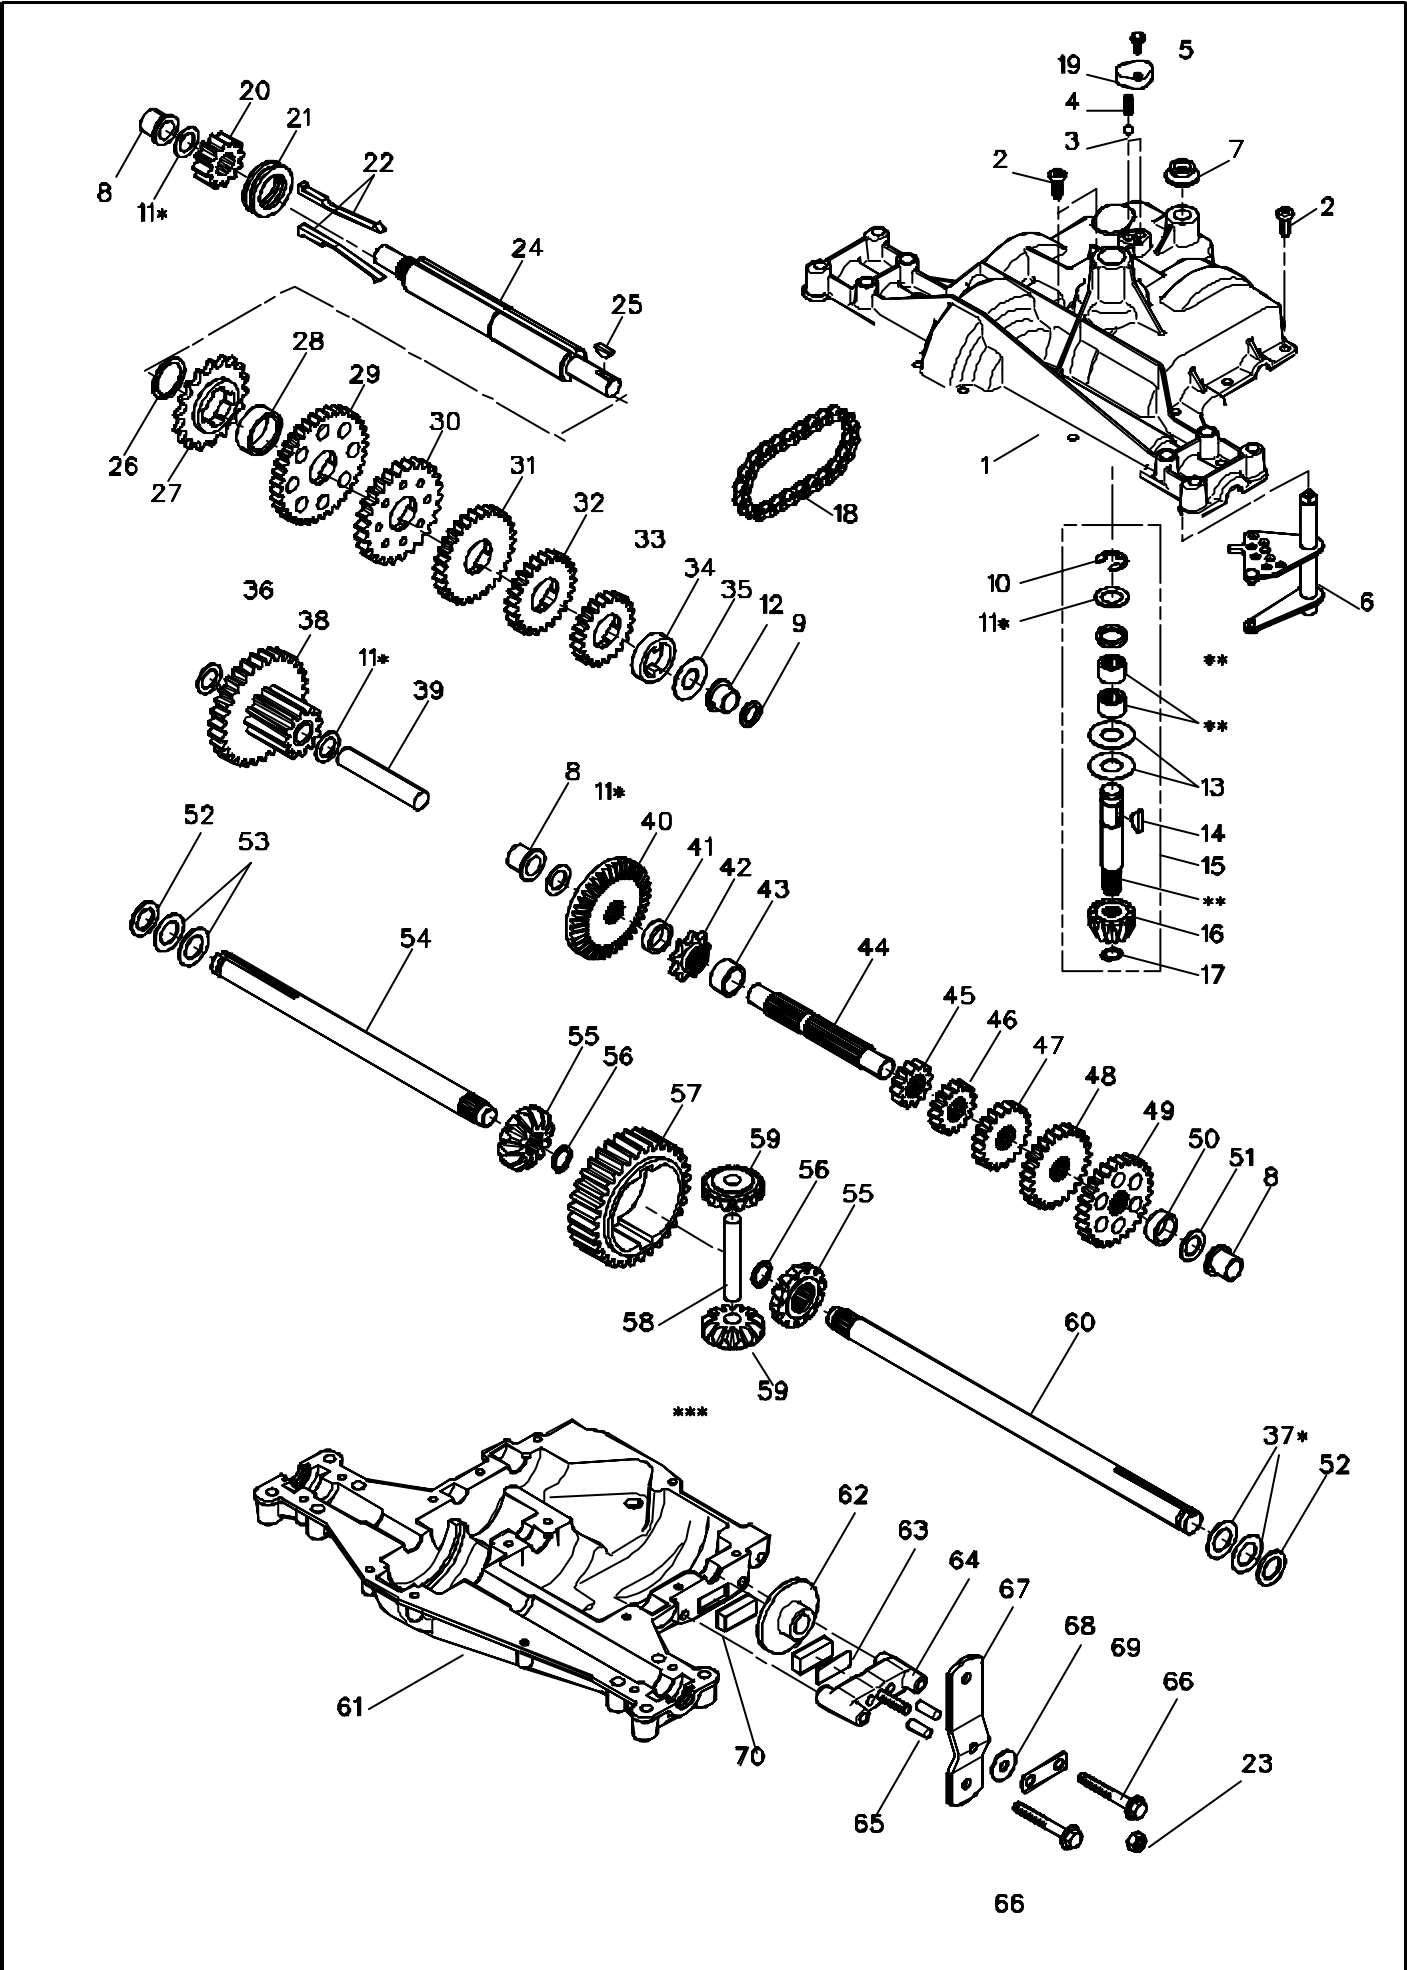

Pos.	PN ELX	MEP P/n°	DESCRIPTION	Q.ty	Pos.	PN ELX	MEP P/n°	DESCRIPTION	Q.ty
1	519537700	DANA5962-P	Housing, Upper	1	37	519541300	DANA4691	Assy, Kit,750 Shaft	1*
2	519537800	DANA1919	Screw, Tapping, 1/4-20	16	38	519541400	DANA6358	Assy, Gear, 12T & 30T	1
3	519537900	DANA5947	Ball, Detent	2	39	519541500	DANA3967	Shaft, Idler	1
4	519538000	DANA5948	Spring, Detent	2	40	519541600	DANA7003	Gear, Bevel, 36T	1
5	519538100	DANA840052	Screw, Tapping 10-24	1	41	519541700	DANA3630	Spacer,781X1.00X .281	1
6	519538200	DANA6517	Assy, Kit, Shifter	1	42	519541800	DANA3645	Sprocket, 9T	1
7	519538300	DANA7010	V-Ring	1	43	519541900	DANA5016	Spacer,.781X 1.00X.494	1
8	519538400	DANA5510	Bearing, Flange	3	44	519542000	DANA5015	Shaft, Drive	1
9	519538500	DANA5508	Seal, Oil	1	45	519542100	DANA5364	Gear, Spur, 12T	1
10	519538600	DANA1106	Ring, Retaining	1	46	519542200	DANA5406	Gear, Spur, 15T	1
11	519538700	DANA4689	Assy, Kit, Shim	4*	47	519542300	DANA3866	Gear, Spur, 20T	1
12	519538800	DANA5511	Bearing, Flange	1	48	519542400	DANA3719	Gear, Spur, 25T	1
13	519538900	DANA3876	Washer,632 X 1.38 X .046	2	49	519542500	DANA3868	Gear, Spur, 28T	1
14	519539000	DANA1746	Key, Woodruff,	1	50	519542600	DANA3714	Spacer.781 X1.00 X .375	1
15	519539100	DANA6205	Assy, Kit, Input Shaft	1	51	519542700	DANA1145	Washer.632X1.00X.060	1
16	519539200	DANA5620	Pinion, Bevel, 12T	1	52	519542800	DANA5130	Washer, Neoprene	2
17	519539300	DANA3624	Ring, Retaining	1	53	519542900	DANA3184	Washer .758X1.25X.031	2
18	519539400	DANA3625	Chain, 24 Pitches	1	54	519543000	DANA5529-1	Axle, LH	1
19	519539500	DANA5950	Cover, Detent	1	55	519543100	DANA5622	Gear, Miter, 12T	2
20	519539600	DANA5627	Gear, Spur, 12T	1	56	519543200	DANA5270	Ring, Retaining	2
21	519539700	DANA5303	Collar, Clutch	1	57	519543300	DANA3839	Gear, Spur, 32T	1
22	519539800	DANA4758	Assy, Kit, Clutch Keys	1	58	519543400	DANA3919	Shaft, Cross	1
23	519539900	DANA3847	Nut, Lock, 5/16-24	1	59	519543500	DANA5623	Gear, Miter, 12T, Idler	2
24	519540001	DANA5737	Shaft, Intermediate	1	60	519543600	DANA5529-2	Axle, RH	1
25	519540100	DANA1375	Key, Woodruff,	1	61	519543700	DANA5304-M	Housing, Lower	1
26	519540200	DANA3627	Ring, Retaining	1	62	519543800	DANA5960	Disc, Brake	1
27	519540300	DANA3830	Sprocket, 18T	1	63	519543900	DANA3758	Spacer, Brake Puck	1
28	519540400	DANA3841	Spacer, 1.13 X1.45X.494	1	64	519544000	DANA5554	Jaw, Brake	1
29	519540500	DANA5365	Gear, Spur, 37T	1	65	519544100	DANA3843	Pin, Dowel	2
30	519540600	DANA5407	Gear, Spur, 35T	1	66	519544200	DANA5562	Screw, 5/16-18 X 2.35	2
31	519540700	DANA3867	Gear, Spur, 30T	1	67	519544300	DANA7024	Lever, Actuating	1
32	519540800	DANA3783	Gear, Spur, 25T	1	68	519544400	DANA3760	Washer .321X1.00 .055	1
33	519540900	DANA3869	Gear, Spur, 22T	1	69	519544500	DANA5555	Bracket, Anti-Rotation	1
34	519541000	DANA5027	Spacer,1.133X1.50X.375	1	70	519544600	DANA3907	Puck, Friction	2
35	519541100	DANA3628	Washer,.64X1.37X.061	1	71	519544700	DANA4300	Grease	1
36	519541200	DANA1425	Washer, .63 X1.0 X.046	1					

* Use in various combinations to maintain proper clearances

*** Silicone Sealant to be applied between upper and lower housings (use Loctite Ultra Gray Silicone 5699 or equivalent)