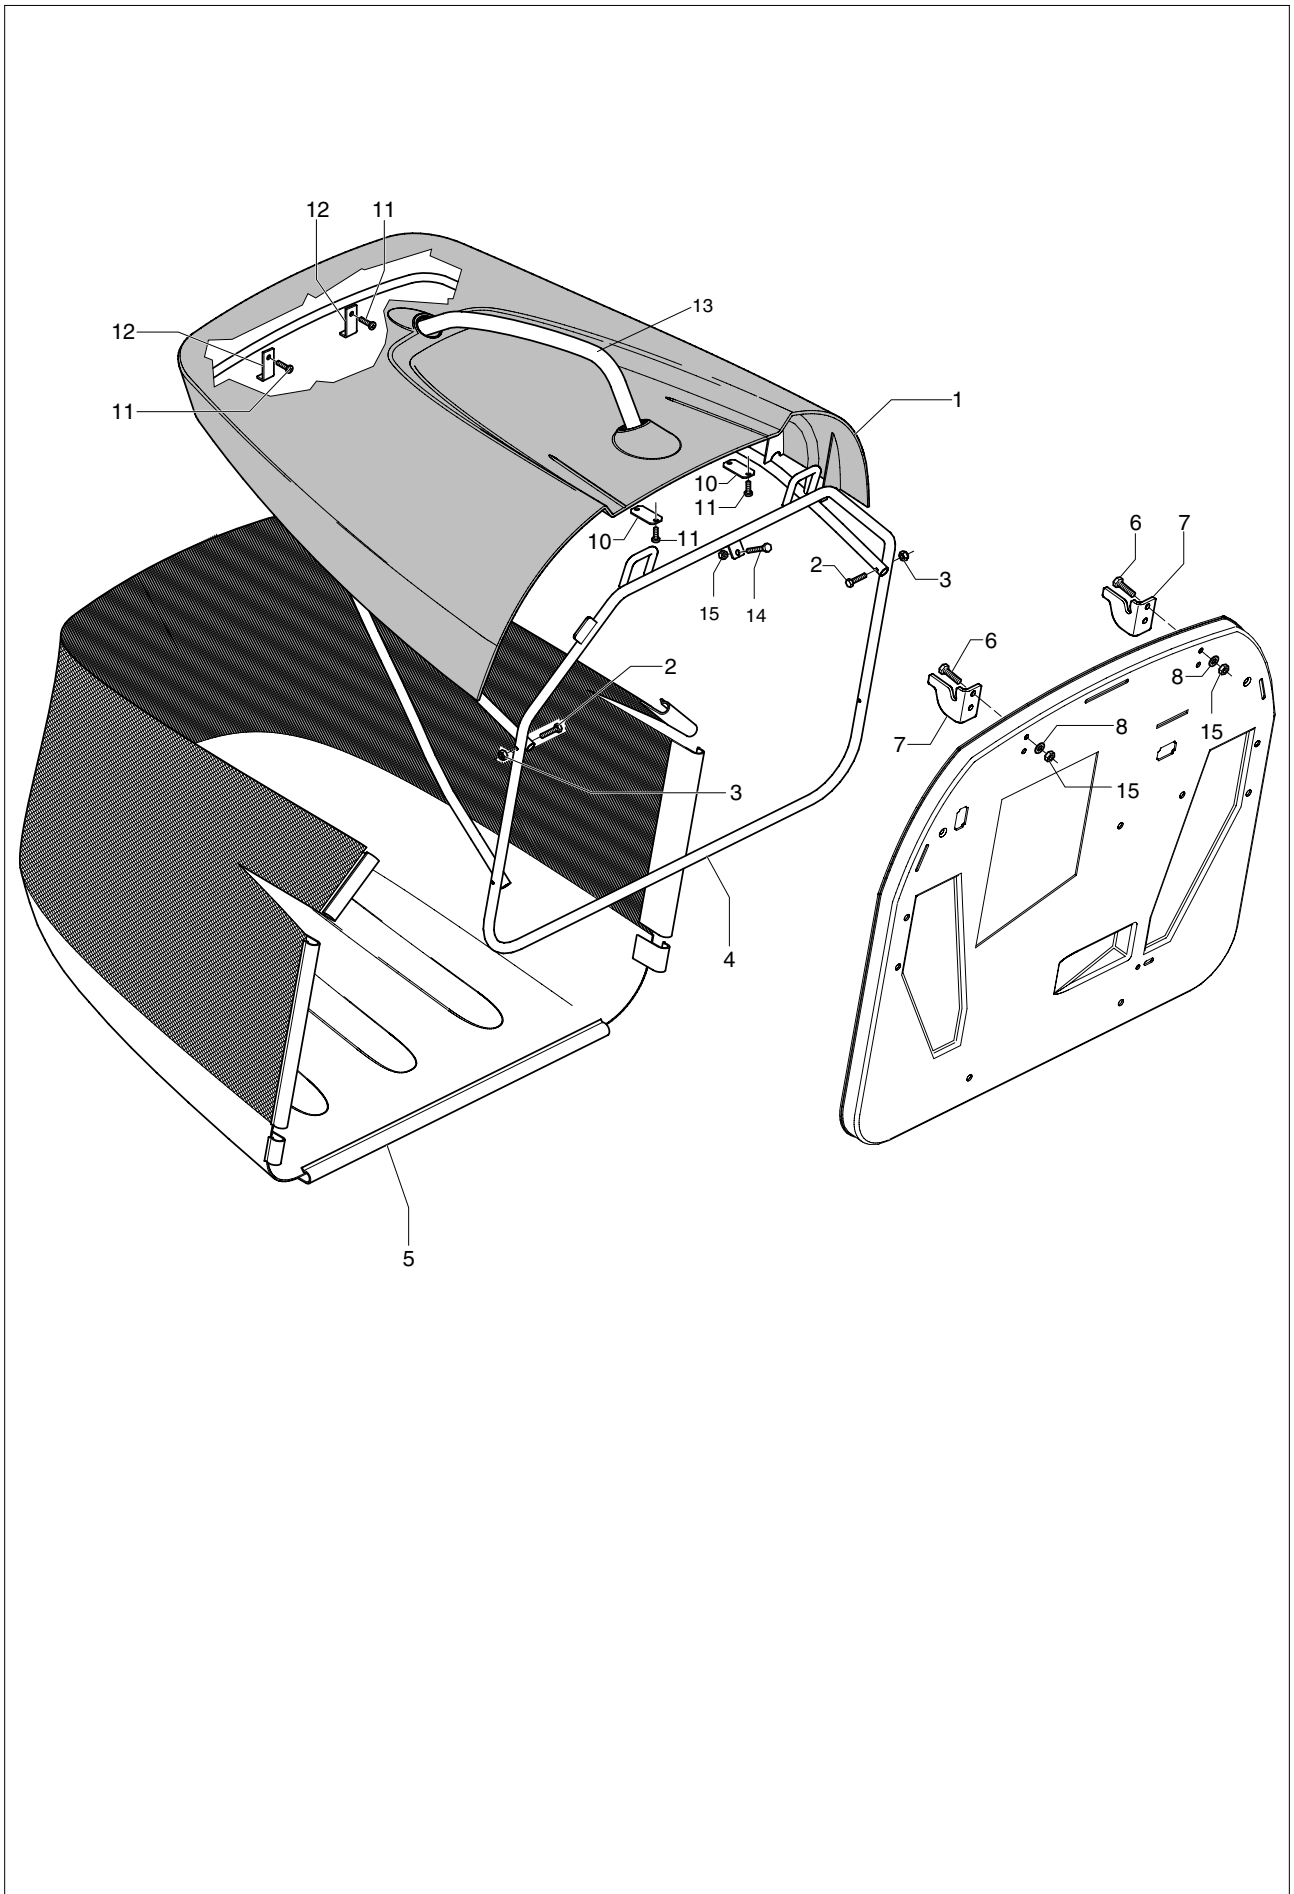

Pos.	PN ELX	MEP P\l n°	DESCRIPTION	Q.ty
1	531212152	10340371	grass-bag cover YELLOW	1
1	531213065	10340372	grass-bag cover RED	1
1	531213407	10340373	grass-bag cover BLACK	1
2	531212809	10341300	screw M5X30	6
3	531208492	20282100	nut M5 H7	6
4	531211446	10340263	frame grass-bag	1
5	531211456	10340273	grass-bag	1
6	531208053	20122600	screw M6x20 TE	4
7	531212141	10340453	plate	2
8	531205377	10126000	washer 6x18x1,5	4
10	531212354	10341070	plate	2
11	531206433	10165300	screw D.3,5x16	6
12	531212353	10341060	plate	2
13	531212135	10340283	handle	1
14	531207441	10655200	screw TE M6x40	2
15	531208491	20281800	nut M6	6

: NEW PART